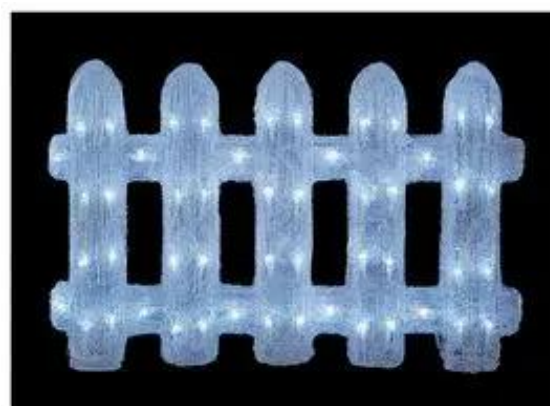

H 116cm/W 102cm/d27cm £99.99

Lights X 2 sets £79.99 each

H 100cm/W60cm £20.00

Fence 55 X 34X10cm X 4 £28.97 To place in front of current Deer!

H70/W40cm £86.99

35x44x85

£129.99

100x30