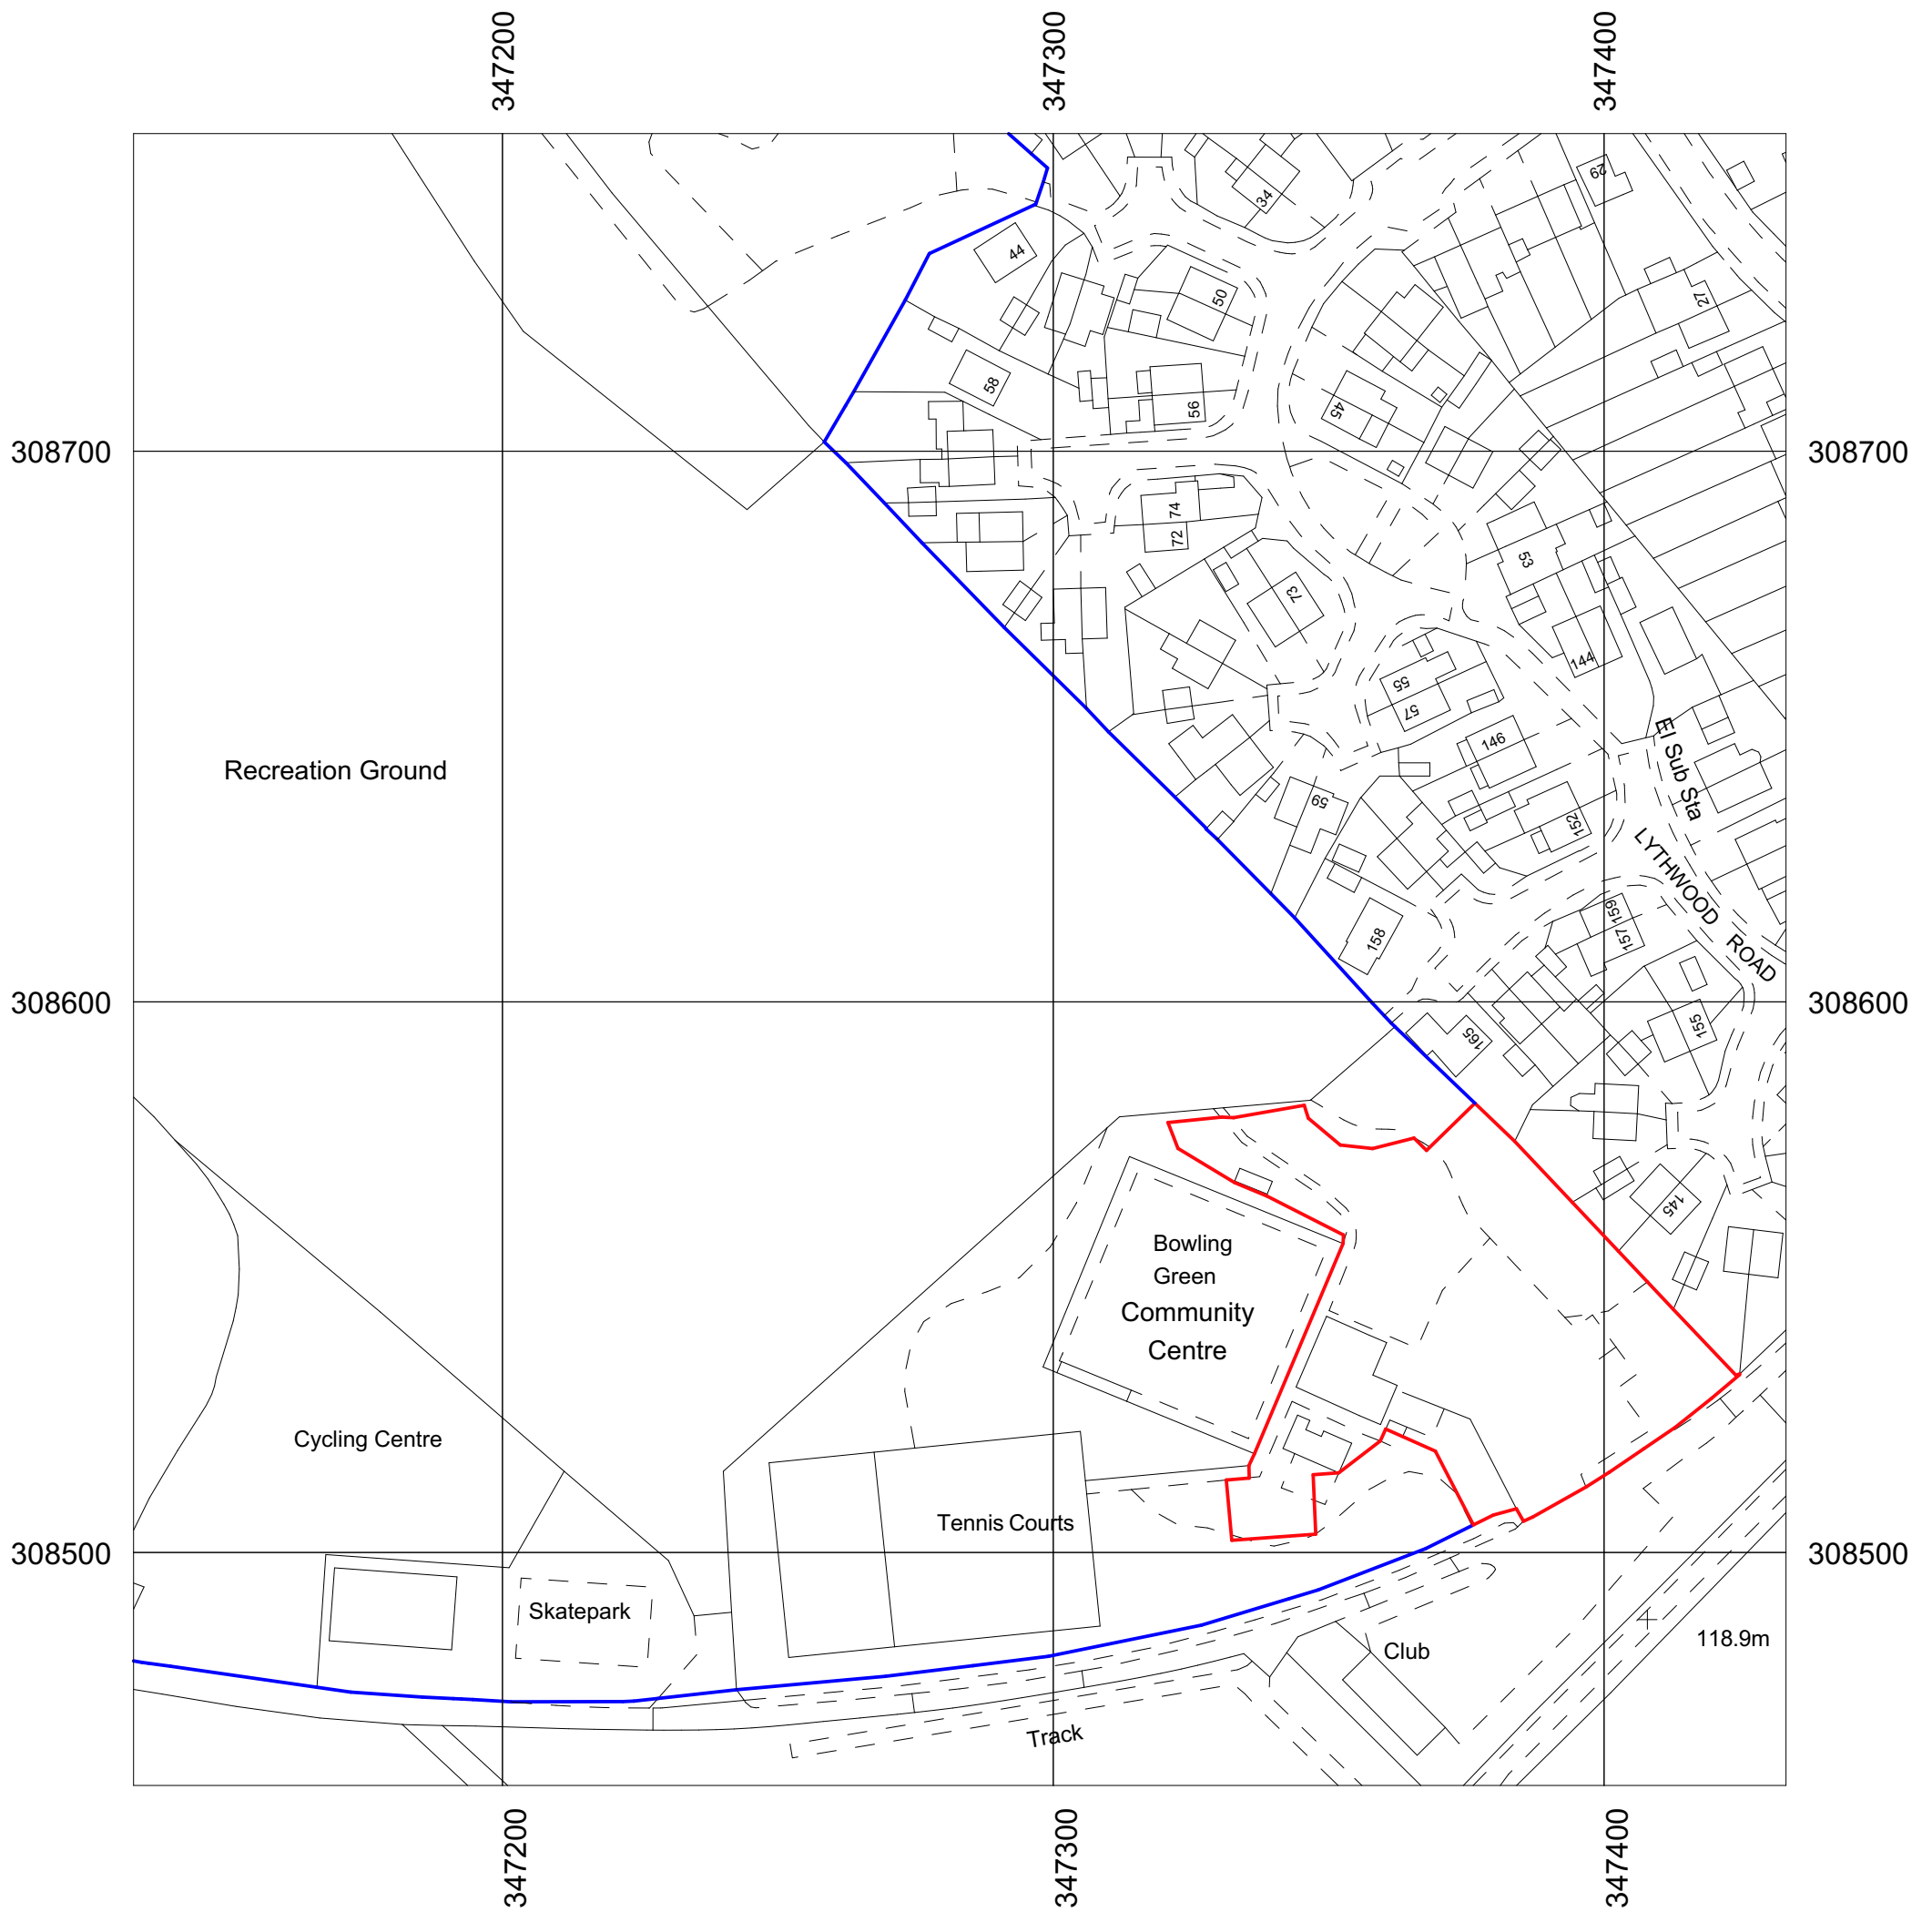

Stanfords Planning Map Data

This drawing is the property of Creative Planning Ltd. It shall not be copied or scanned, in part or whole, without prior consent of Creative Planning Ltd. Do not scale from this drawing except for planning validation purposes.

www.creative-planning.co.uk T: 07791 587404

Scale: Date: 13.12.23

Project Title

Client

Drawing Title

Project No.	Drawing No.	Rev.
-------------	-------------	------

Production Date: 13 December 2023

Top Left: 347133.028 308757.689 Bottom Right: 347433.028 308457.689

© Crown copyright and database rights 2023 Ordnance Survey OS100035409.

Reproduction in whole or in part is prohibited without the permission of Ordnance Survey